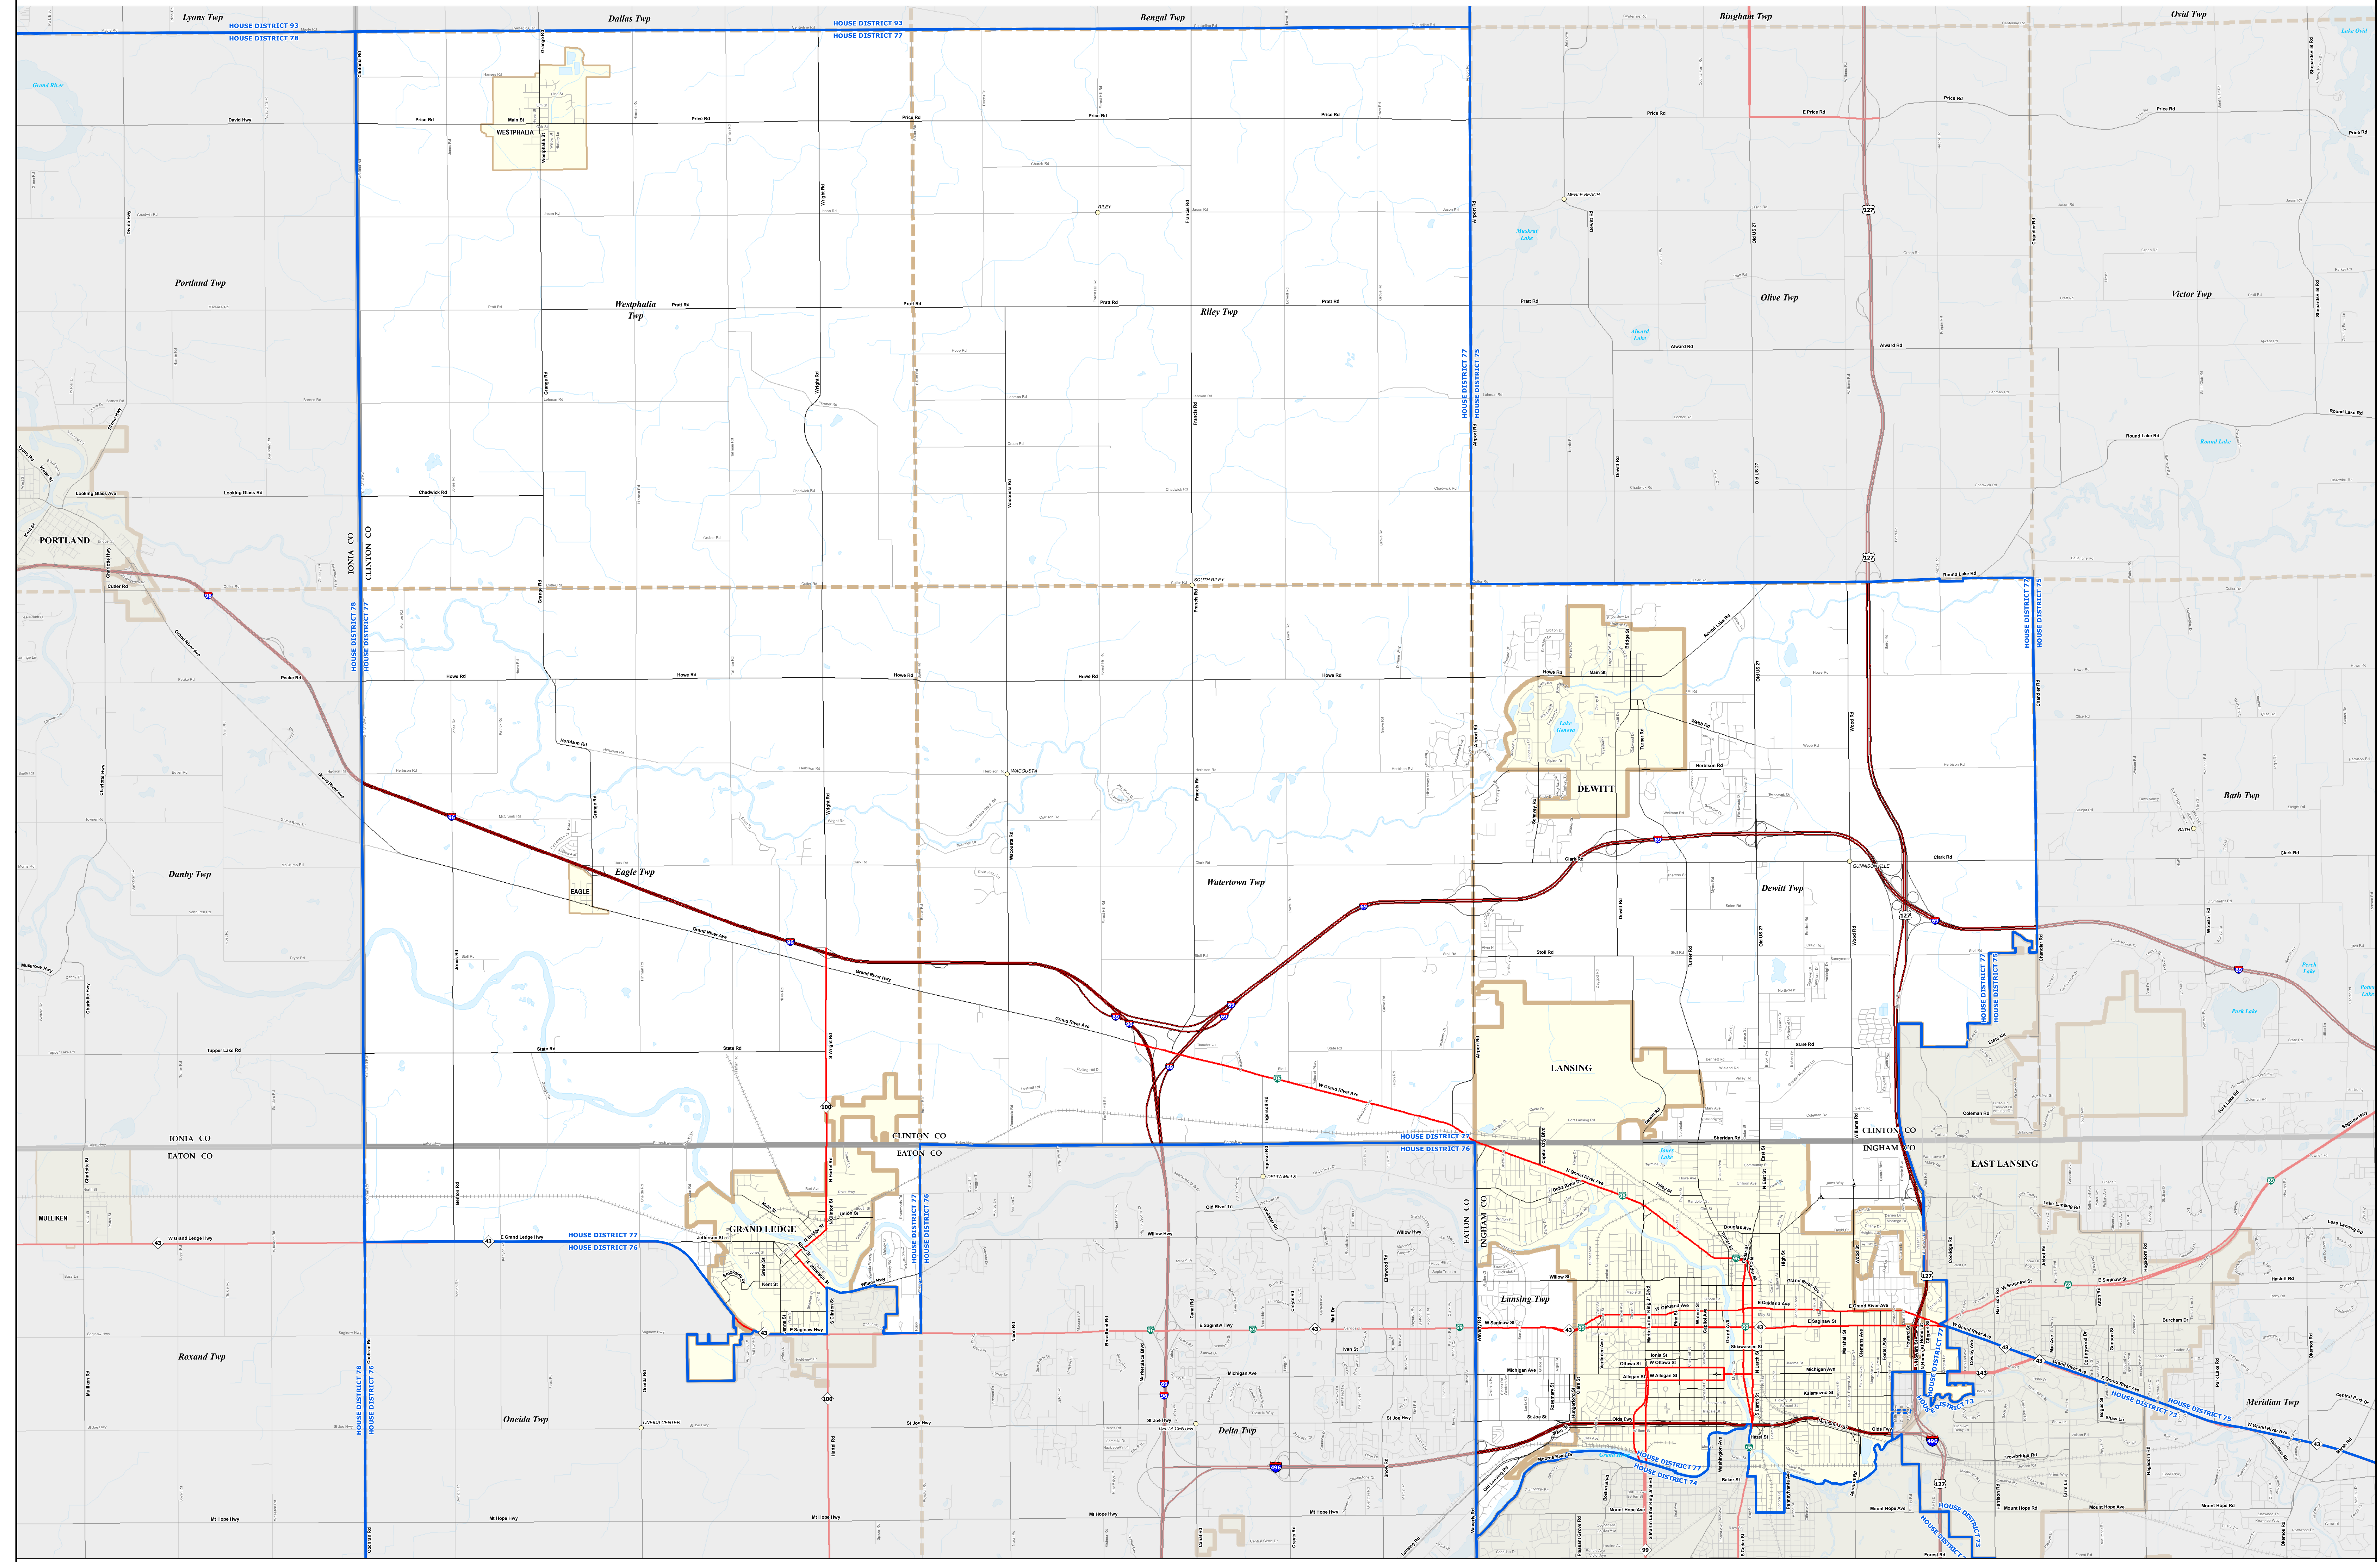

MICHIGAN STATE HOUSE DISTRICT 77

2021 Apportionment Plan

0 1 2 Miles

Legend			
	House District		Freeway
	City		Highway
	Village		Primary Road
	Unincorporated Place		Local Road
	Township		Railroad
	County		Water Feature
	State		River, Stream, or Drain